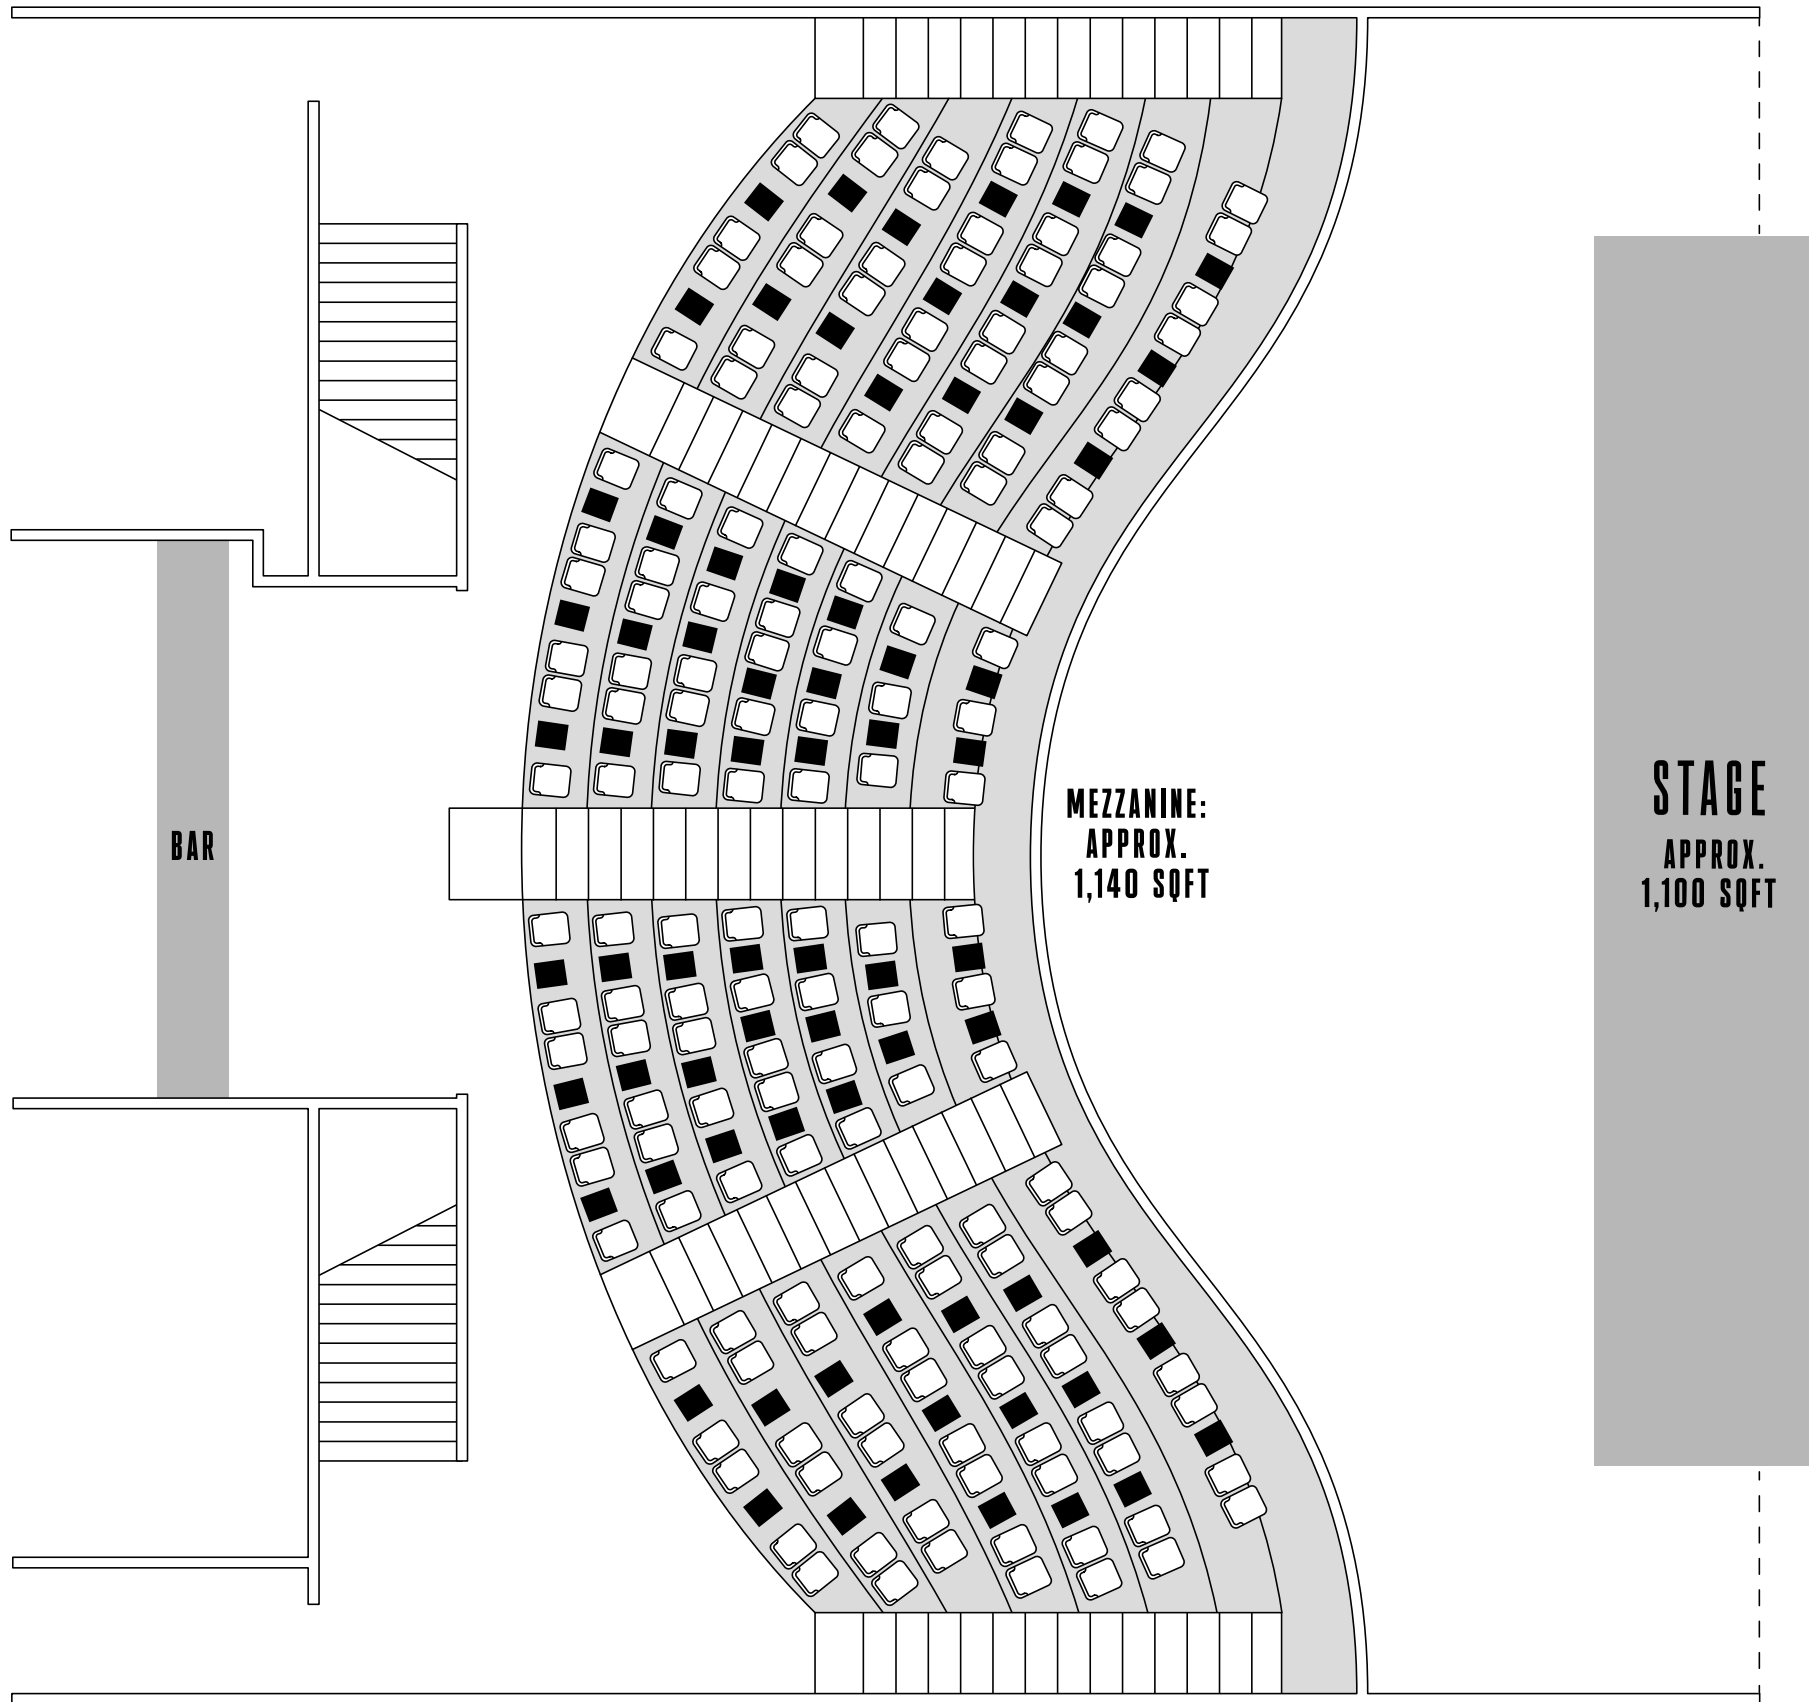

LEVEL FOUR:
APPROX.
185 SQFT

LEVEL THREE:
APPROX.
630 SQFT

LEVEL TWO:
APPROX.
645 SQFT

LEVEL ONE:
APPROX.
575 SQFT

MAIN LEVEL:
APPROX.
415 SQFT

STAGE
APPROX.
1,100 SQFT

SAN JOSE

BAR

MEZZANINE:
APPROX.
1,140 SQFT

STAGE
APPROX.
1,100 SQFT

SAN JOSE